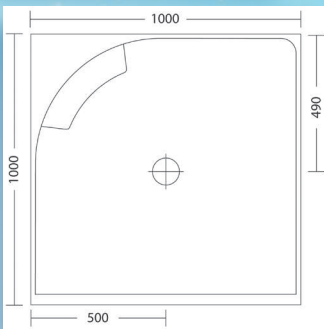

## MORITZ M1

1000 x 1000 x 2000mm h  
2 sided square  
The big daddy of showers offering plenty of space

## MORITZ M3

900 x 900 x 2000mm h  
2 sided square  
Designed for a smaller bathroom where floor space is valuable, the M3 offers maximum space with a smaller footprint

## MORITZ M4

900 x 900 x 2000mm h  
3 sided square  
The M4 is a three sided shower designed to fit into a pre-existing space and will "very simply" upgrade your bathroom

## MORITZ M5

1000 x 1000 x 2000mm h  
3 sided square  
The M5 is the larger three sided shower designed to offer maximum showering space