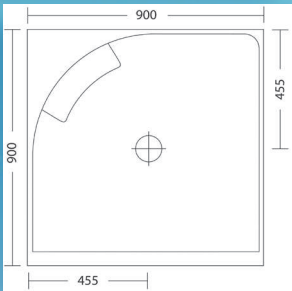

## MORITZ M1

1000 x 1000 x 2000mm h  
2 sided square  
The big daddy of showers offering plenty of space

## MORITZ M3

900 x 900 x 2000mm h  
2 sided square  
Designed for a smaller bathroom where floor space is valuable, the M3 offers maximum space with a smaller footprint

## MORITZ M4

900 x 900 x 2000mm h  
3 sided square  
The M4 is a three sided shower designed to fit into a pre-existing space and will "very simply" upgrade your bathroom

## MORITZ M6

900 x 900 x 2000mm h  
2 sided round  
Designed with bathroom space and flow in mind the M6 will give you plenty of showering space at the same time as maximizing bathroom floor space