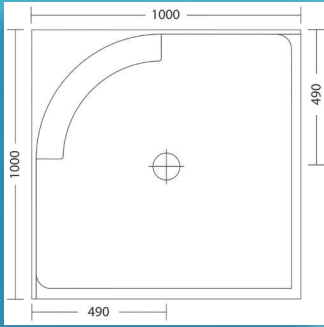

## MORITZ M1

1000 x 1000 x 2000mm h  
2 sided square  
The big daddy of showers offering plenty of space

## MORITZ M5

1000 x 1000 x 2000mm h  
3 sided square  
The M5 is the larger three sided shower designed to offer maximum showering space

## MORITZ M6

900 x 900 x 2000mm h  
2 sided round  
Designed with bathroom space and flow in mind the M6 will give you plenty of showering space at the same time as maximizing bathroom floor space

## MORITZ M7

1000 x 1000 x 2000mm h  
2 sided round  
The big brother of the M6 this large shower offers maximum room to shower while maximizing the flow in your bathroom