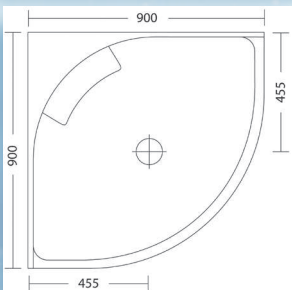

## MORITZ M1

1000 x 1000 x 2000mm h  
2 sided square  
The big daddy of showers offering plenty of space

## MORITZ M3

900 x 900 x 2000mm h  
2 sided square  
Designed for a smaller bathroom where floor space is valuable, the M3 offers maximum space with a smaller footprint

## MORITZ M4

900 x 900 x 2000mm h  
3 sided square  
The M4 is a three sided shower designed to fit into a pre-existing space and will "very simply" upgrade your bathroom

## MORITZ M5

1000 x 1000 x 2000mm h  
3 sided square  
The M5 is the larger three sided shower designed to offer maximum showering space