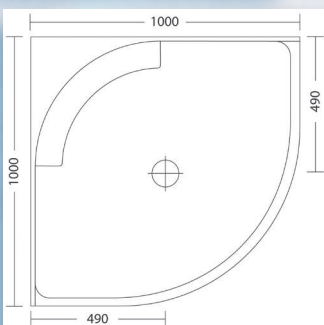

## MORITZ M3

900 x 900 x 2000mm h  
2 sided square  
Designed for a smaller bathroom where floor space is valuable, the M3 offers maximum space with a smaller footprint

## MORITZ M4

900 x 900 x 2000mm h  
3 sided square  
The M4 is a three sided shower designed to fit into a pre-existing space and will "very simply" upgrade your bathroom

## MORITZ M5

1000 x 1000 x 2000mm h  
3 sided square  
The M5 is the larger three sided shower designed to offer maximum showering space

## MORITZ M6

900 x 900 x 2000mm h  
2 sided round  
Designed with bathroom space and flow in mind the M6 will give you plenty of showering space at the same time as maximizing bathroom floor space